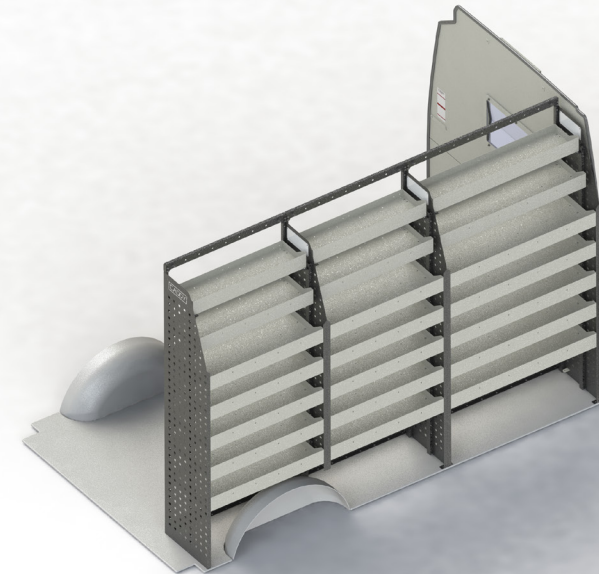

### DRIVER SIDE FRONT

\*ADJ28-L

Unit Size: 1080mm w x 1570mm h

End panels: Standard Panels

No. of shelves: 6

Plastic Bins: None

\*If your vehicle has an OEM Factory Bulkhead installed, the shelving unit will need to be changed to a 850mm wide unit (ADJ28-K).

### DRIVER SIDE MID

ADJ28-K

Unit Size: 850mm w x 1570mm h

End panels: Standard Panels

No. of shelves: 6

Plastic Bins: None

### DRIVER SIDE REAR

ADJ28-K

Unit Size: 850mm w x 1570mm h

End panels: Standard Panels

No. of shelves: 6

Plastic Bins: None

Please note: Display Images above do not accurately show the specifications listed in this document.

### DRIVER SIDE FRONT

\*ADJ28-L