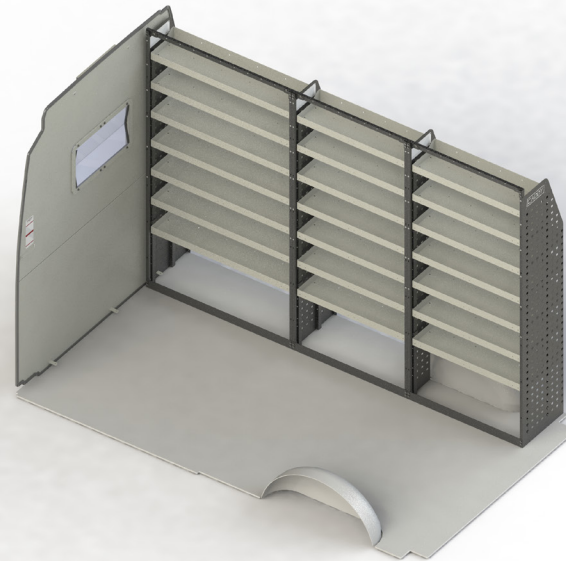

### DRIVER SIDE FRONT

\*ADJ28-L

Unit Size: 1080mm w x 1570mm h

End panels: Standard Panels

No. of shelves: 6

Plastic Bins: None

\*If your vehicle has an OEM Factory Bulkhead installed, the shelving unit will need to be changed to a 850mm wide unit (ADJ28-K).

### DRIVER SIDE MID

ADJ28-K

Unit Size: 850mm w x 1570mm h

End panels: Standard Panels

No. of shelves: 6

Plastic Bins: None

### DRIVER SIDE REAR

ADJ28-K

Unit Size: 850mm w x 1570mm h

End panels: Standard Panels

No. of shelves: 6

Plastic Bins: None

Please note: Display Images above do not accurately show the specifications listed in this document.

### DRIVER SIDE FRONT

\*ADJ28-L