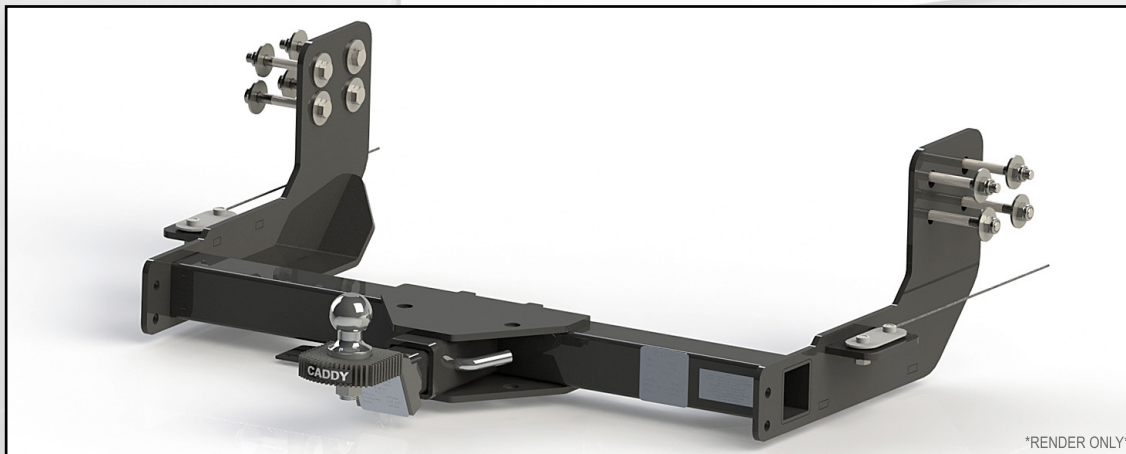

TOW BAR TO SUIT:

FORD TRANSIT (01/2014+)

FEATURES:

- Uses existing mounting points
- Provides extra protection for rear bumper
- 2500kg towing capacity

FORD TRANSIT TOW BAR PART NO. RSTO-FT14-TO

**BRAND NEW PRODUCT
AVAILABLE NOW!**